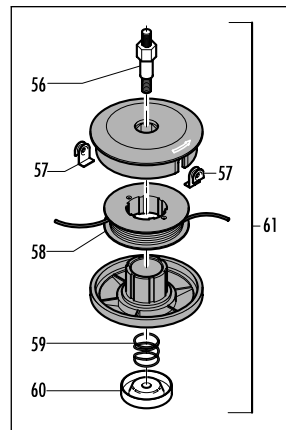

brand	PARTNER

date	MAY/03	SHEET 3/4

Model	Prefix
B 412X	02

Product number
953900395

FIGURE 2