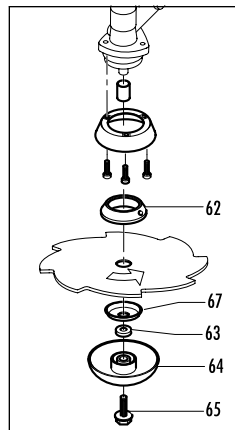

brand	PARTNER

date	MAY/03	SHEET 3/4

Model	Prefix
B 412X	02

Product number
953900395

FIGURE 2