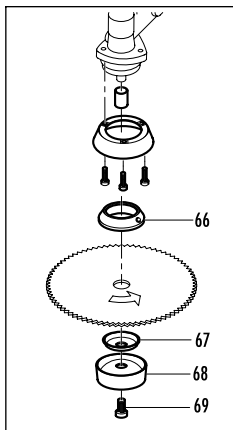

brand	PARTNER

date	MAY/03	SHEET 3/4

Model	Prefix
B 412X	02

Product number
953900395

FIGURE 2