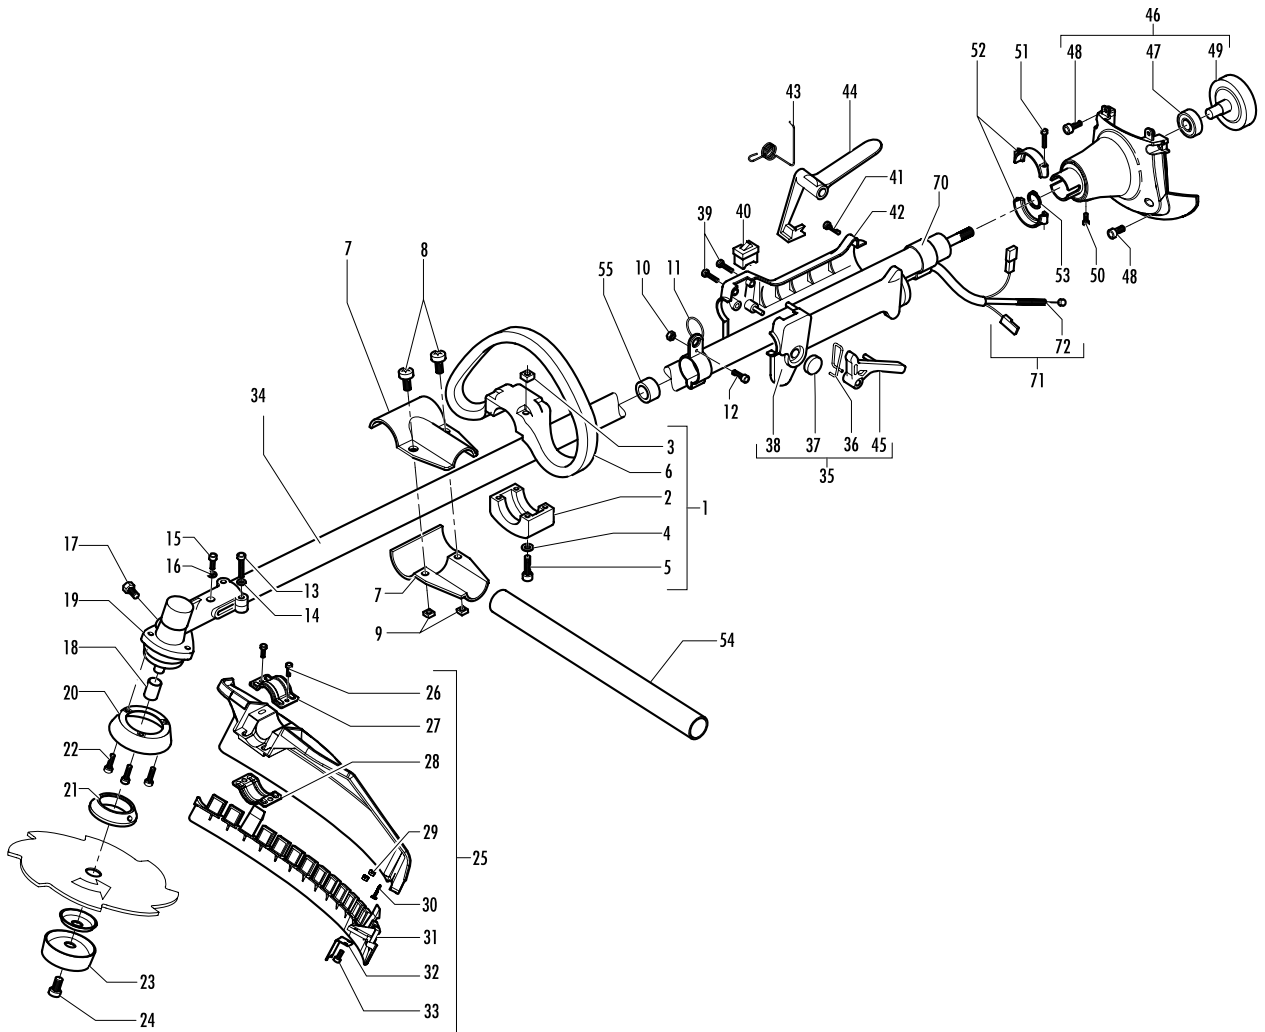

brand	PARTNER

date	MAY/03	SHEET 3/4

Model	Prefix
B 412X	02

Product number
953900395

FIGURE 2