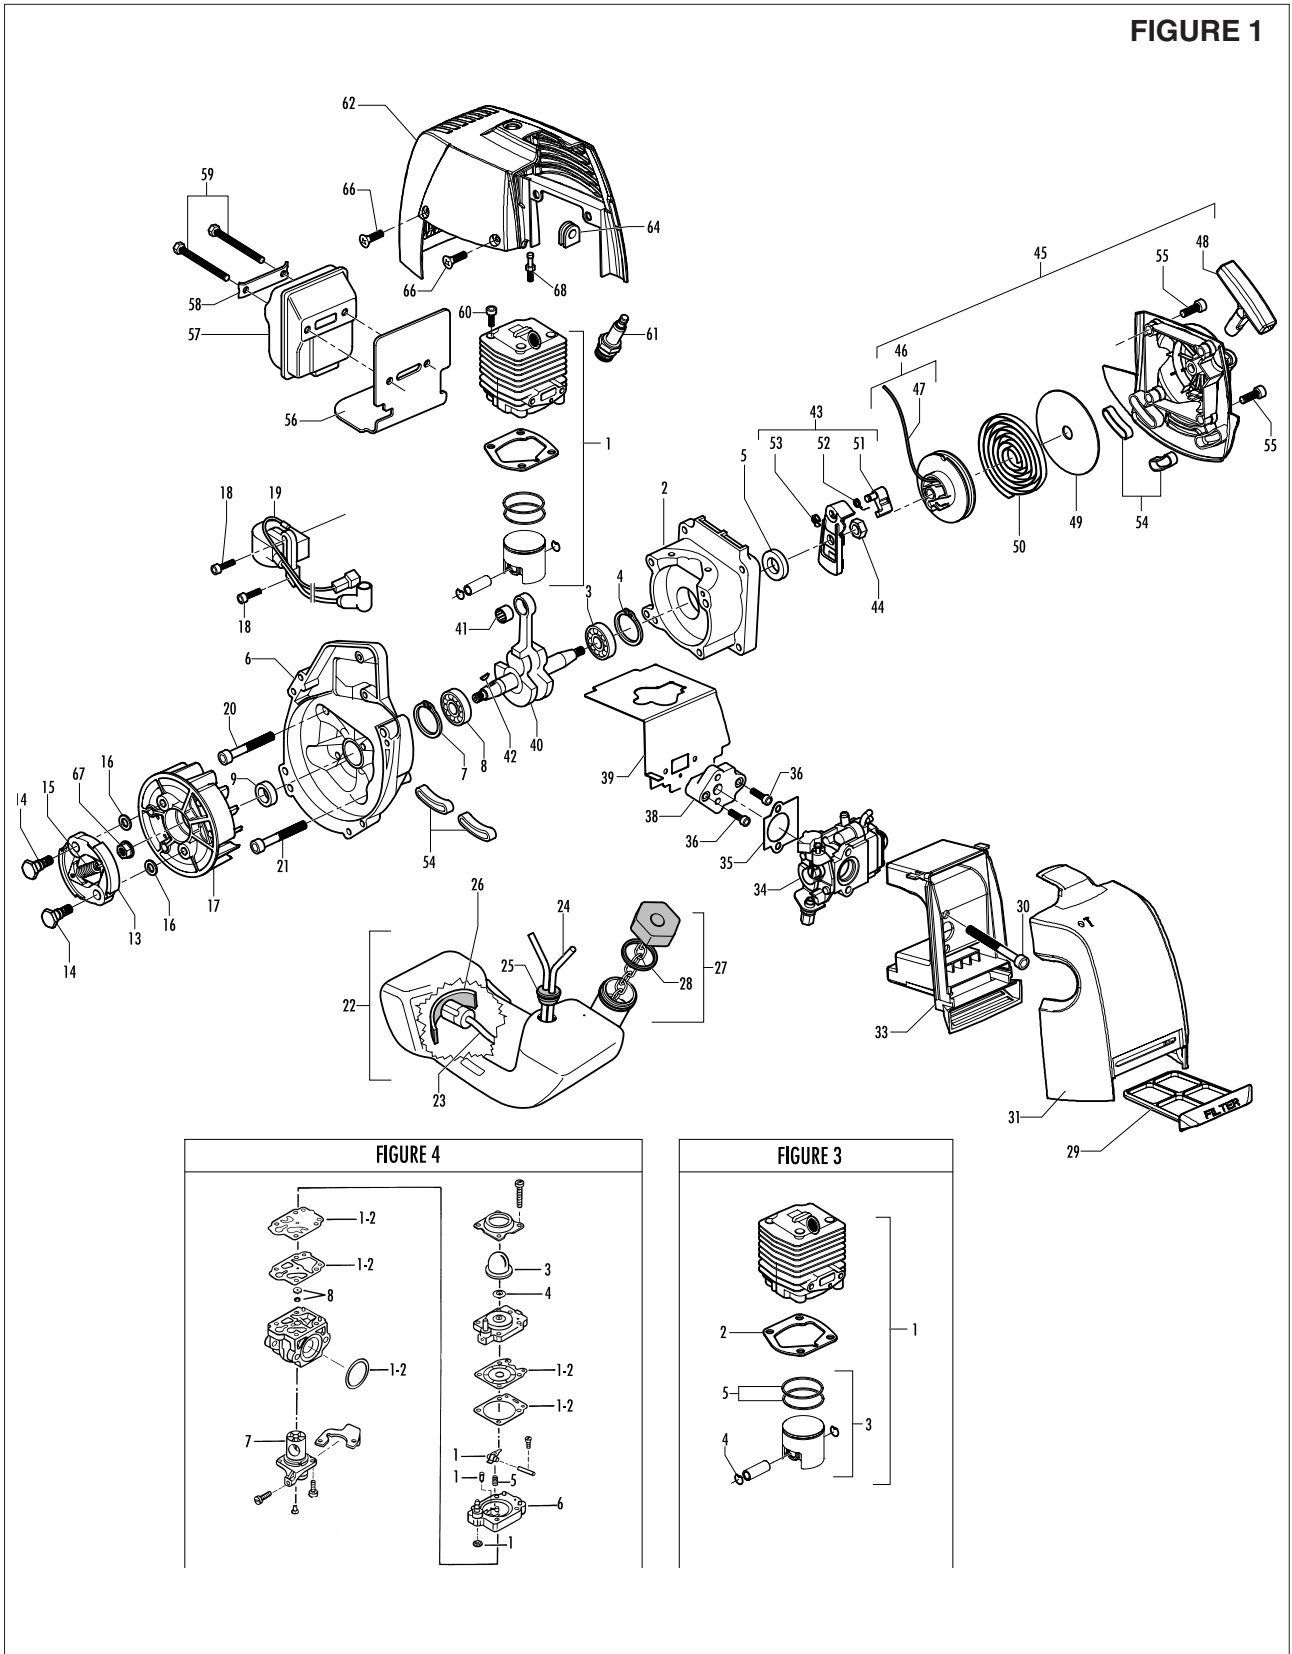

brand	PARTNER

date	MAY/03	SHEET 1/4

Model	Prefix
B 412X	02

Product number
953900395